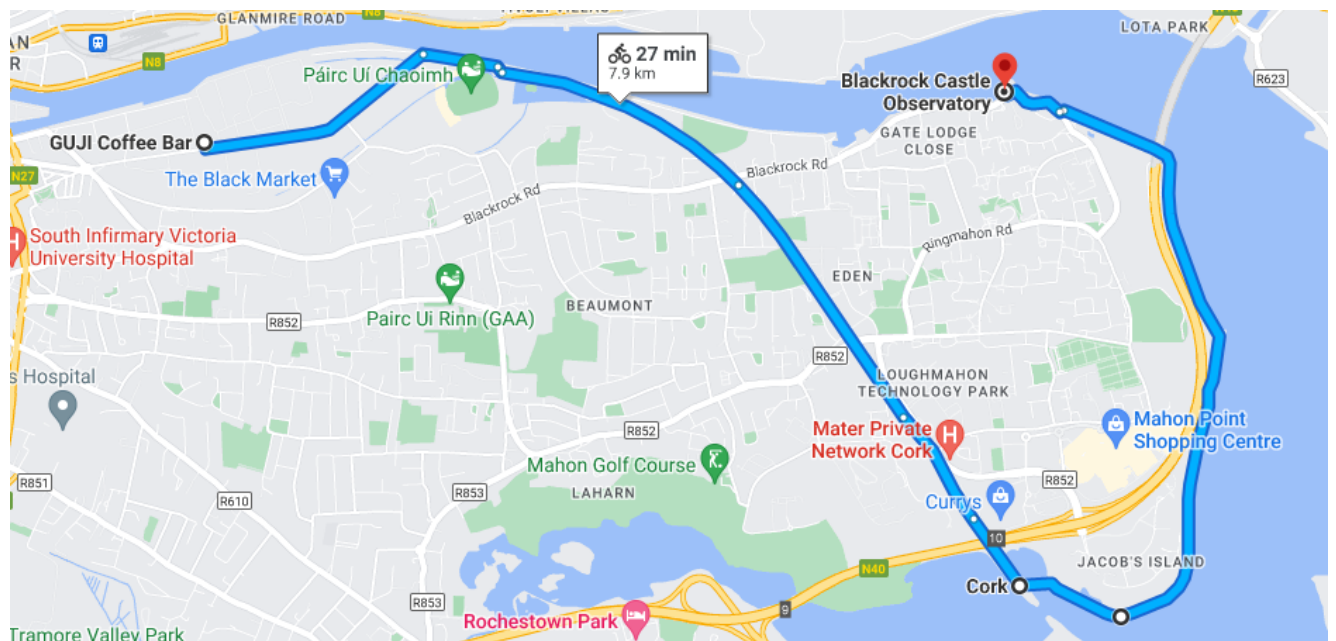

## 16km The Marina Market – Blackrock Castle & Observatory along the Greenway & Return

- Go left onto Centre Park Road taking the cycle lane
- Continue for 1km until reaching River Lee and The Marina
- Go right onto The Marina, joining the Greenway, pass Pairc Uí Chaoimh Stadium and the Atlantic Pond
- Go right to continue on the Greenway
- Cycle for approx. 3km, take a left hand turn for Blackrock Castle
- Follow the Greenway to the Castle & Observatory.
- Return the same route in reverse