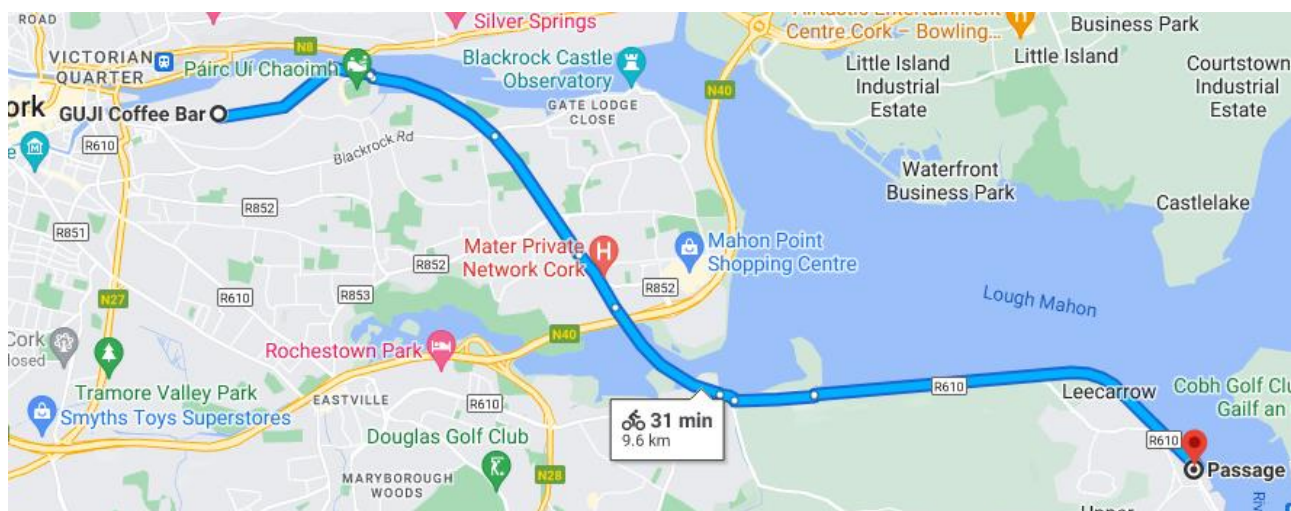

19km The Marina Market to Passage West along the Greenway & Return

- Go left onto Centre Park Road taking the cycle lane
- Continue for 1km until reaching River Lee and The Marina
- Go right onto The Marina, joining the Greenway, pass Páirc Uí Chaoimh Stadium and the Atlantic Pond
- Go right to continue on the Greenway
- Cycle for approx. 8km on the Greenway to Passage West
- Return the same route in reverse