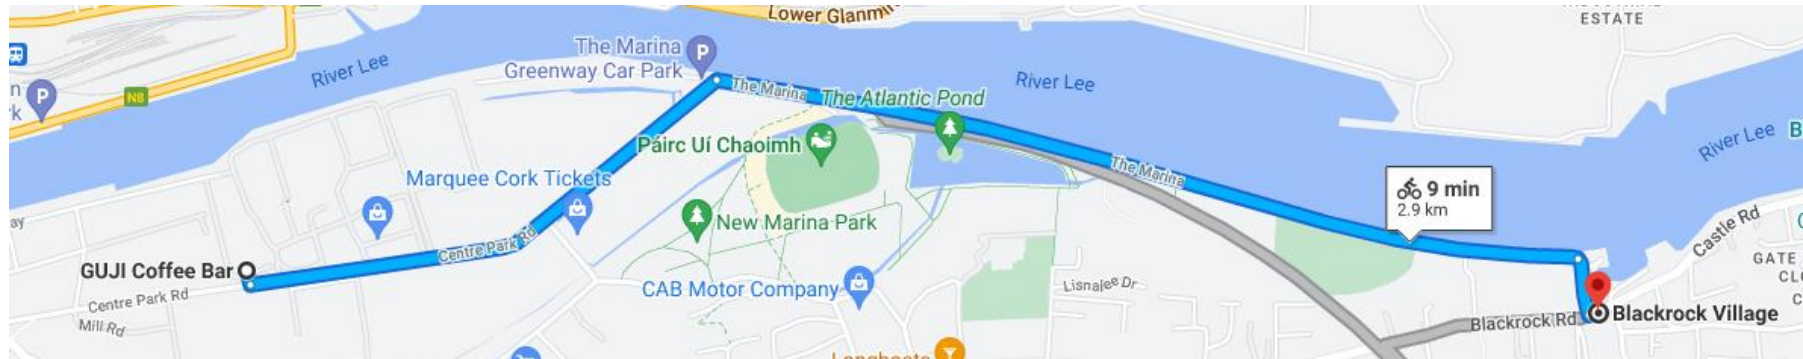

6km Marina Market – The Marina – Blackrock Village & Pier & Return

- Go left onto Centre Park Road taking the cycle lane
- Continue for 1km until reaching River Lee and The Marina
- Go right and cycle the 2km of the length of The Marina to reach Blackrock Village & Pier
- Return the same route in reverse